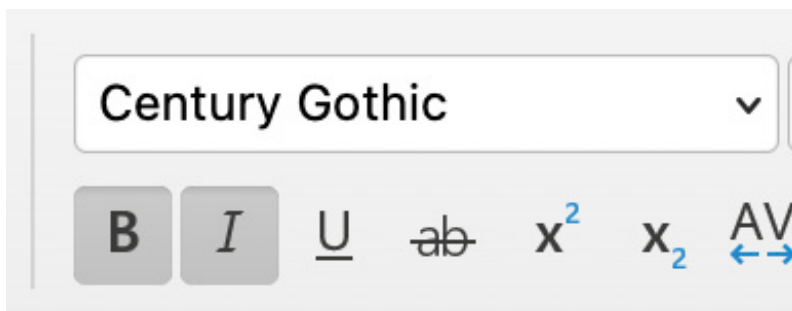

Please use the "Century Gothic" font. For bold italic text style, select the bold and italic styles by clicking on buttons shown below: