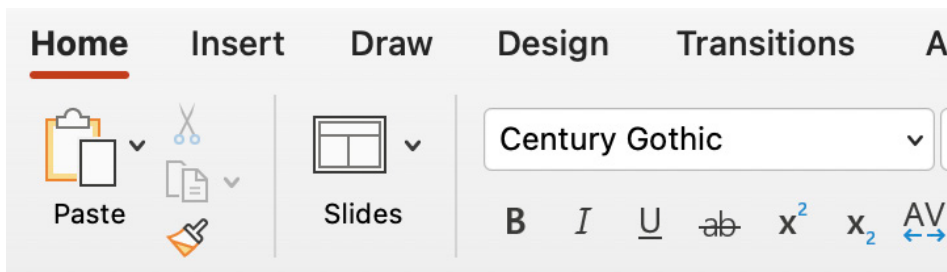

Suggestions for font use in PowerPoint Templates for Social Media:

Please use the "Century Gothic" font. For font style, in the "Home" tab, select the font named "Century Gothic" to apply the recommended font used in template design.

Please use the "Century Gothic" font. For bold italic text style, select the bold and italic styles by clicking on buttons shown below:

Please use the "Century Gothic" font. For bold style, select the bold style by clicking on button shown below: